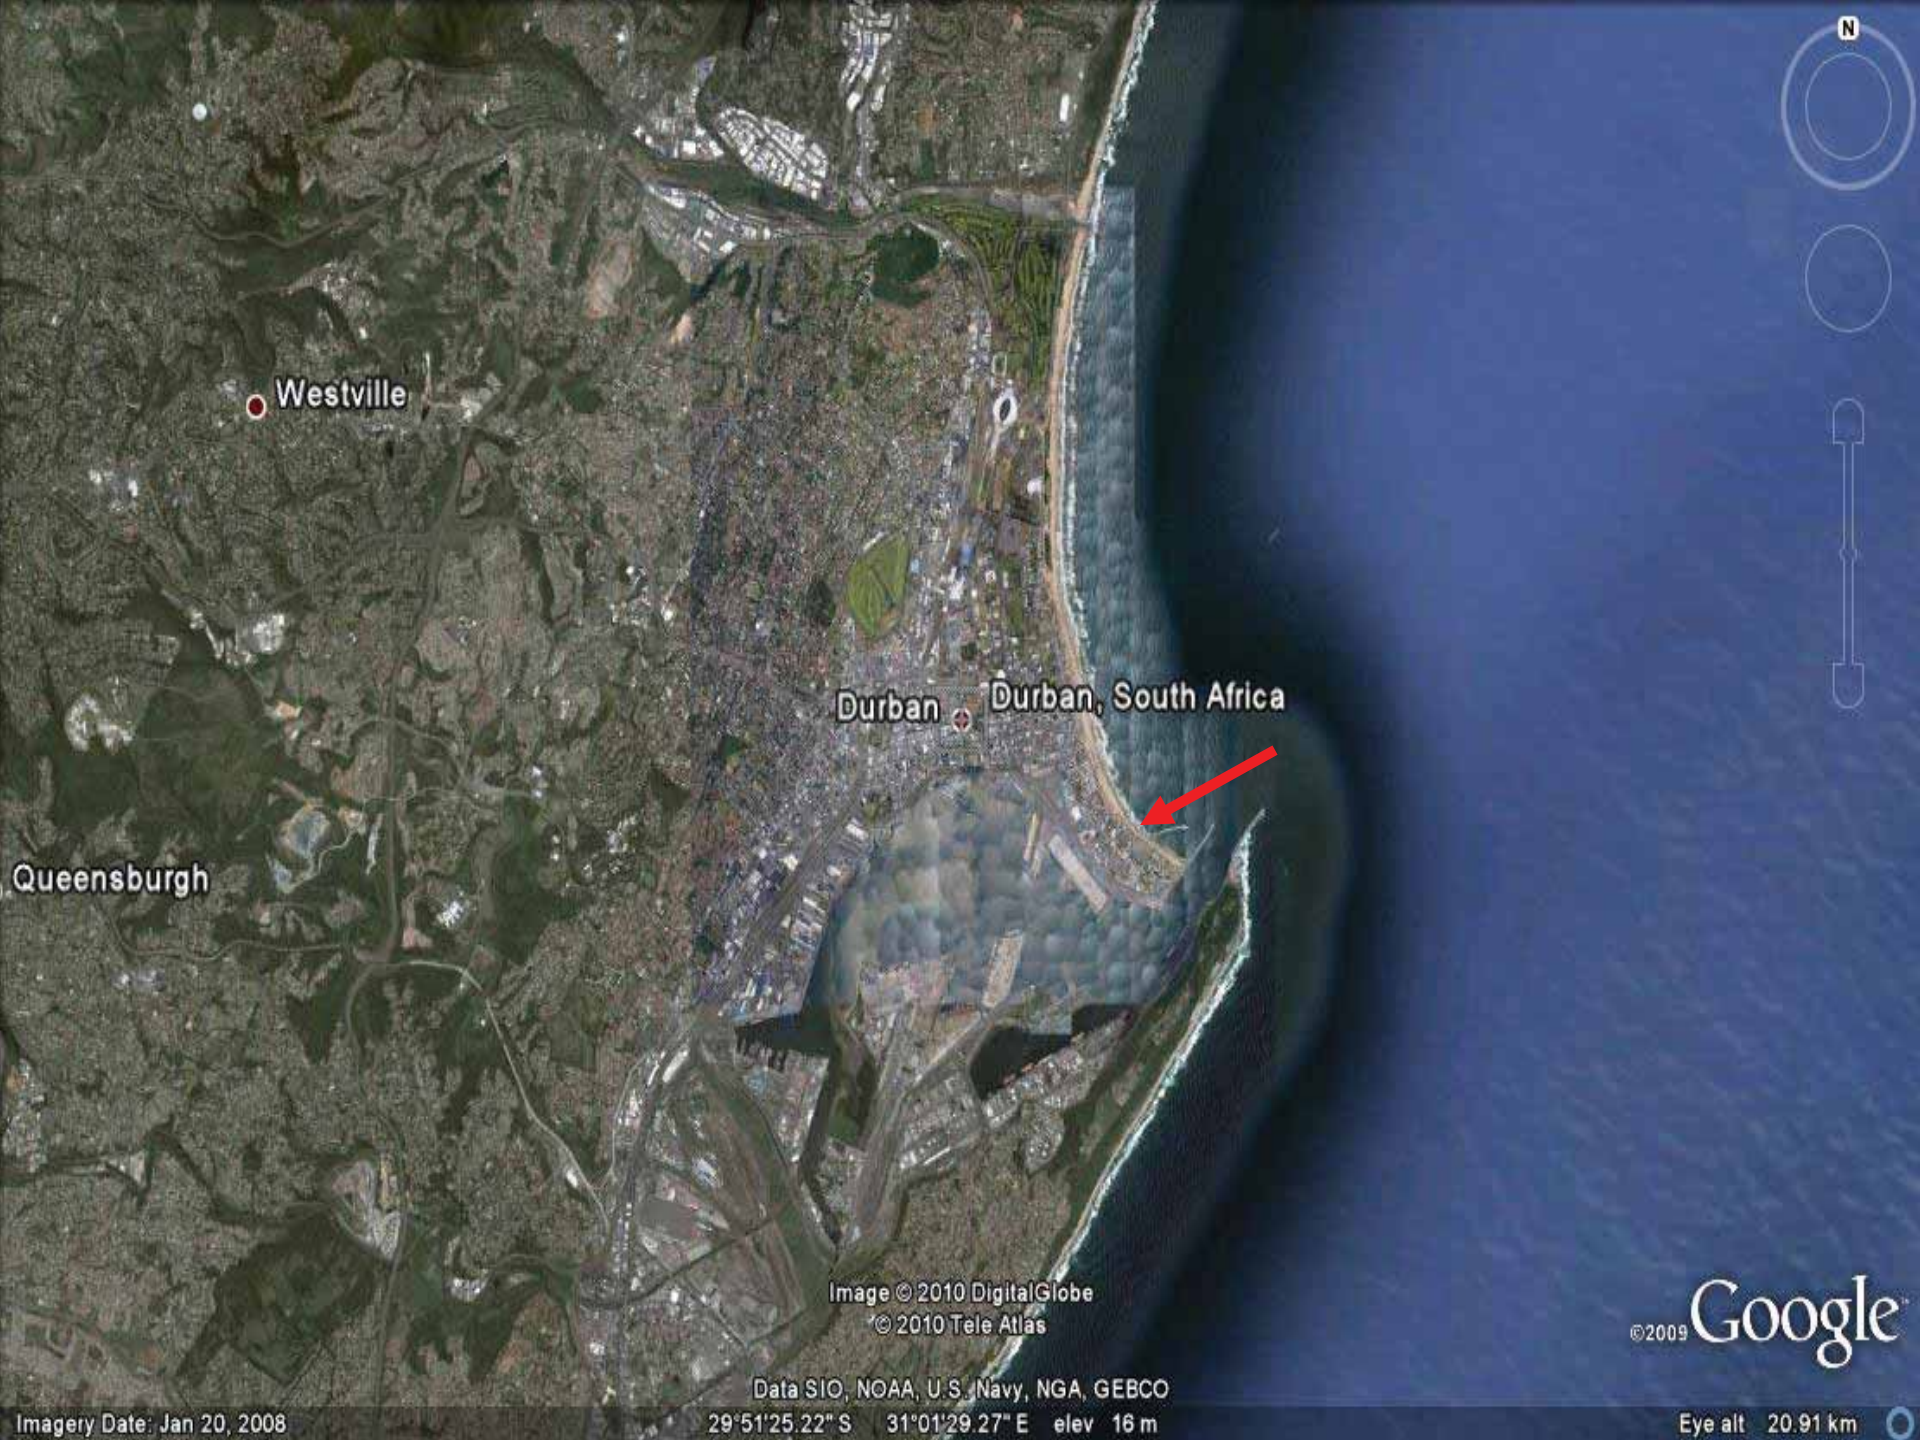

Mbabane

★ Maputo

Swaziland

Maseru

Lesotho

Durban, South Africa

South Africa

East London, South Africa

Cape Town, South Africa

Port Elizabeth, South Africa

© 2010 Google
© 2010 Tele Atlas
© 2010 Europa Technologies
US Dept of State Geographer

© 2009 Google

28°22'31.07" S 26°21'55.45" E elev 1288 m

Eye alt 2132.63 km

Westville

Durban Durban, South Africa

Queensburgh

Image © 2010 DigitalGlobe
© 2010 Tele Atlas

Data SIO, NOAA, U.S. Navy, NGA, GEBCO
29°51'25.22" S 31°01'29.27" E elev 16 m

©2009 Google

Eye alt 20.91 km

Imagery Date: Jan 20, 2008